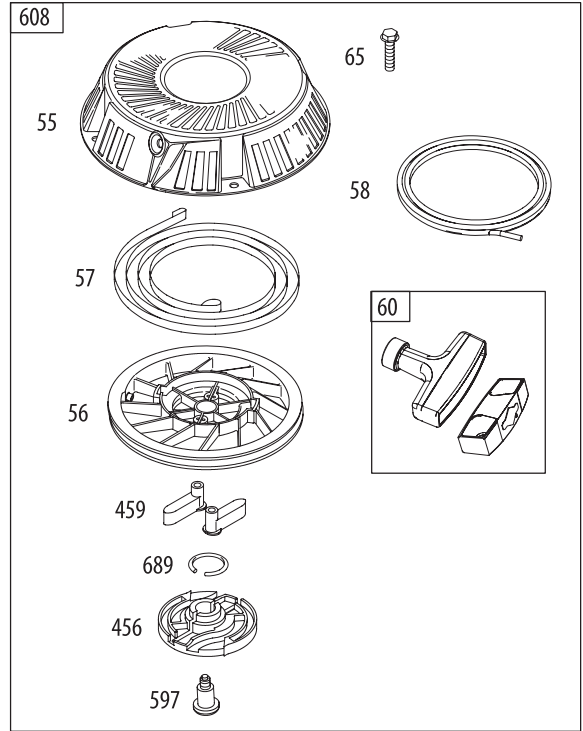

Briggs & Stratton Engine Model 215802